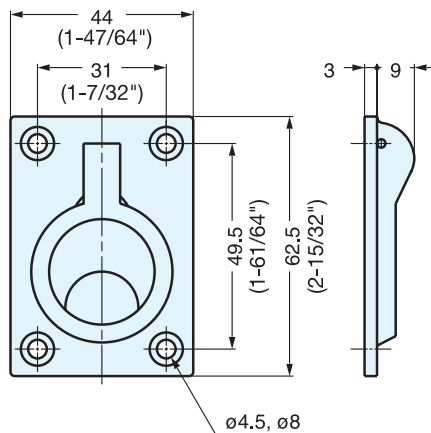

RING PULL

STAINLESS
316
STEEL

26700

Cut Out Dimensions

Item No.	Weight (g)	Box (pcs)	Carton (pcs)
26700	120	20	100

Material	Finish
316 Stainless Steel	Polished

RING PULL

STAINLESS
316
STEEL

26900

Cut Out Dimensions

Item No.	Weight (g)	Box (pcs)	Carton (pcs)
26900	45	20	100

Material	Finish
316 Stainless Steel	Polished

RING PULL

STAINLESS
316
STEEL

26901

Cut Out Dimensions

Item No.	Weight (g)	Box (pcs)	Carton (pcs)
26901	85	20	100

Material	Finish
316 Stainless Steel	Polished