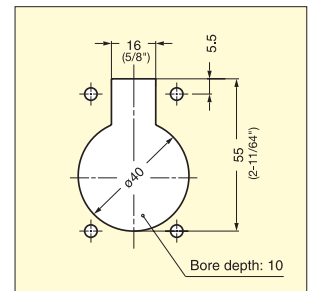

RING PULL

STAINLESS
316
STEEL

26700

Cut Out Dimensions

Item No.	Weight (g)	Box (pcs)	Carton (pcs)
26700	120	20	100

Material	Finish
316 Stainless Steel	Polished

RING PULL

STAINLESS
316
STEEL

26900

Cut Out Dimensions

Item No.	Weight (g)	Box (pcs)	Carton (pcs)
26900	45	20	100

Material	Finish
316 Stainless Steel	Polished

RING PULL

STAINLESS
316
STEEL

26901

Cut Out Dimensions