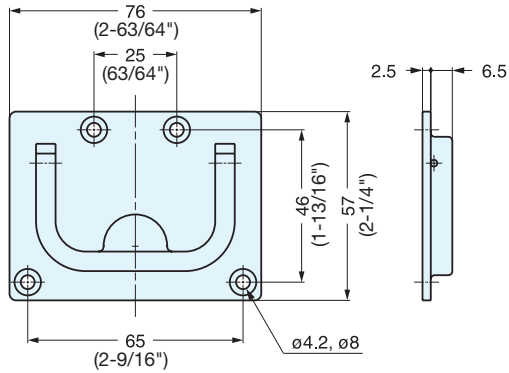

RING PULL

STAINLESS
316
STEEL

26700

Cut Out Dimensions

Item No.	Weight (g)	Box (pcs)	Carton (pcs)
26700	120	20	100

Material	Finish
316 Stainless Steel	Polished

RING PULL

STAINLESS
316
STEEL

26900

Cut Out Dimensions

Item No.	Weight (g)	Box (pcs)	Carton (pcs)
26900	45	20	100

Material	Finish
316 Stainless Steel	Polished

RING PULL

STAINLESS
316
STEEL

26901

Cut Out Dimensions

Item No.	Weight (g)	Box (pcs)	Carton (pcs)
26901	85	20	100

Material	Finish
316 Stainless Steel	Polished