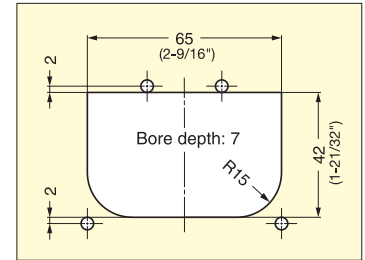

RING PULL

STAINLESS
316
STEEL

26700

Cut Out Dimensions

Item No.	Weight (g)	Box (pcs)	Carton (pcs)
26700	120	20	100

Material	Finish
316 Stainless Steel	Polished

RING PULL

STAINLESS
316
STEEL

26900

Cut Out Dimensions

Item No.	Weight (g)	Box (pcs)	Carton (pcs)
26900	45	20	100

Material	Finish
316 Stainless Steel	Polished

RING PULL

STAINLESS
316
STEEL

26901

Cut Out Dimensions