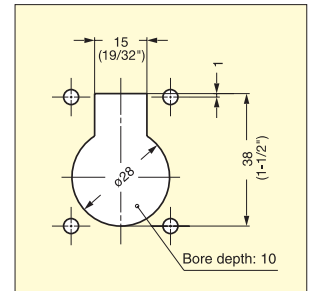

RING PULL

STAINLESS
316
STEEL

26700

Cut Out Dimensions

Item No.	Weight (g)	Box (pcs)	Carton (pcs)
26700	120	20	100

Material	Finish
316 Stainless Steel	Polished

RING PULL

STAINLESS
316
STEEL

26900

Cut Out Dimensions

Item No.	Weight (g)	Box (pcs)	Carton (pcs)
26900	45	20	100

Material	Finish
316 Stainless Steel	Polished

RING PULL

STAINLESS
316
STEEL

26901

Cut Out Dimensions