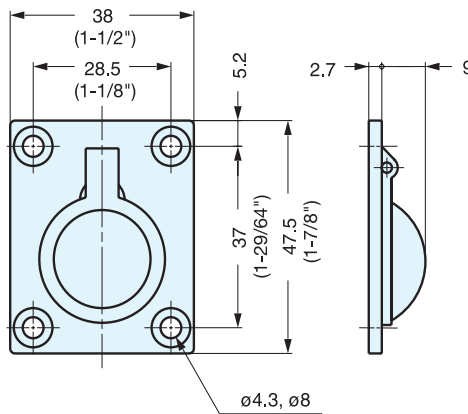

RING PULL

STAINLESS
316
STEEL

26700

Cut Out Dimensions

Item No.	Weight (g)	Box (pcs)	Carton (pcs)
26700	120	20	100

Material	Finish
316 Stainless Steel	Polished

RING PULL

STAINLESS
316
STEEL

26900

Cut Out Dimensions

Item No.	Weight (g)	Box (pcs)	Carton (pcs)
26900	45	20	100

Material	Finish
316 Stainless Steel	Polished

RING PULL

STAINLESS
316
STEEL

26901

Cut Out Dimensions

Item No.	Weight (g)	Box (pcs)	Carton (pcs)
26901	85	20	100

Material	Finish
316 Stainless Steel	Polished